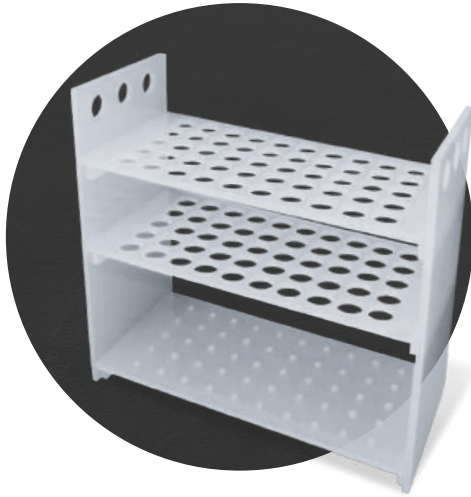

Pipette Holder

Info. **Material: Acrylic**

Easily organize and hold pipette securely in place.

	
SKU	291131
Holder	50 Holders
Dimension	113(W) x 113(L) x 50(H) mm
Holder's Diameter	16 mm

Note :

Acrylic